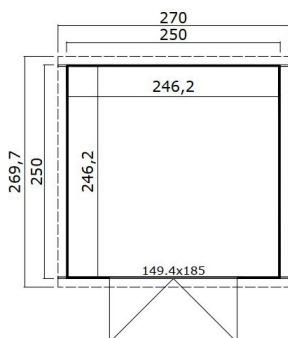

19 mm

1

0

PACKAGING: 1 PALLET(S)

280 x 42 x 118 cm
375 kg

EAN 4743329286316

DIMENSIONS

Floor area	6.06 m ²
Roof dimensions	2.70 x 2.70 m
Cubic volume	≈ 12.44 m ³
Wall height	≈ 2.00 m
Ridge height	≈ 2.11 m
Front overhang	≈ 10 cm

WINDOWS & DOORS

1 x Double door (XGA+28*)	149.4 x 185.0 cm
---------------------------	------------------

*XGA+28: Plexi Glazed Action with 28 mm Frame

ROOF & FLOOR

Roof boards	15.5x90 mm
Roof surface	7.28 m ²
Roof angle	≈ 3 °